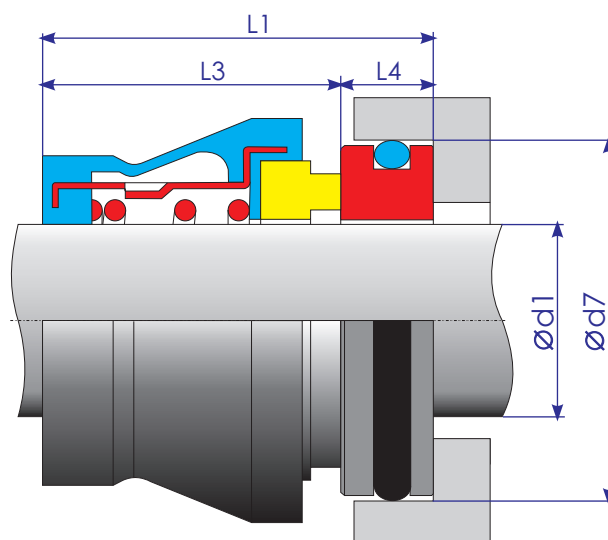

Uszczelnienie F4/GG61 35mm BSEGG

| Typ uszczelnienia      | Średnica wałka - d7 | Długość - L3 | Długość - L4 |
|------------------------|---------------------|--------------|--------------|
| F4G/GG61 20mm B_ _ _ _ | 35,7mm              | 27,0mm       | 10,3mm       |
| F4G/GG61 25mm B_ _ _ _ | 40,5mm              | 27,0mm       | 9,5mm        |
| F4G/GG61 30mm B_ _ _ _ | 50,8mm              | 27,0mm       | 11,5mm       |
| F4G/GG61 35mm B_ _ _ _ | 53,9mm              | 35,0mm       | 11,5mm       |
| F4G/GG61 40mm B_ _ _ _ | 60,4mm              | 35,0mm       | 11,5mm       |
| F4G/GG61 45mm B_ _ _ _ | 63,5mm              | 42,0mm       | 11,5mm       |
| F4G/GG61 50mm B_ _ _ _ | 68,9mm              | 42,0mm       | 13,5mm       |
| F4G/GG61 60mm B_ _ _ _ | 79,4mm              | 42,0mm       | 15,0mm       |